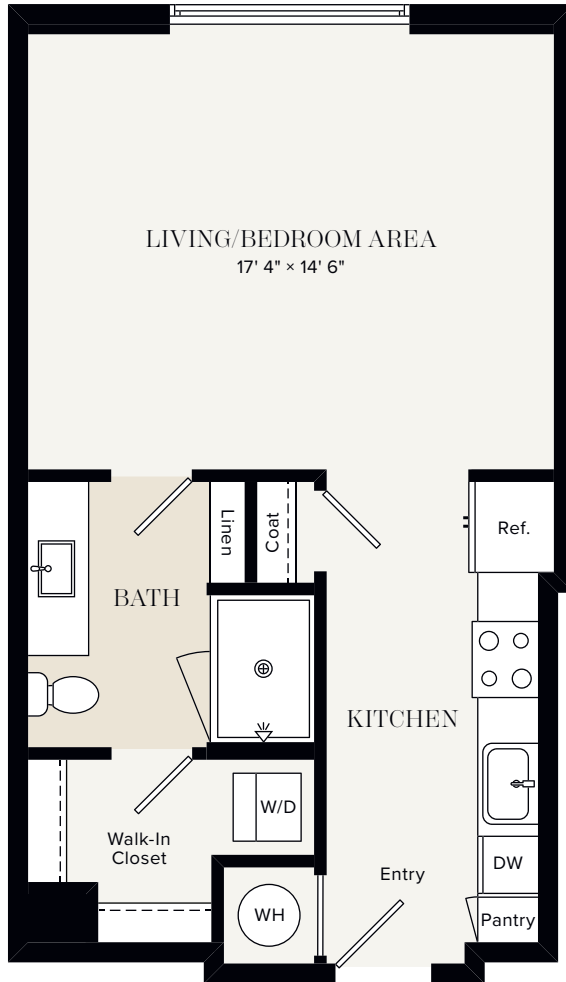

UNIT S1

soar into the high life

STUDIO, 1 BATH
579 SQ FT
LEVELS X-X

813-252-1630

5450 Bay Center Drive, Tampa, FL 33609

NOVELBeachPark.com