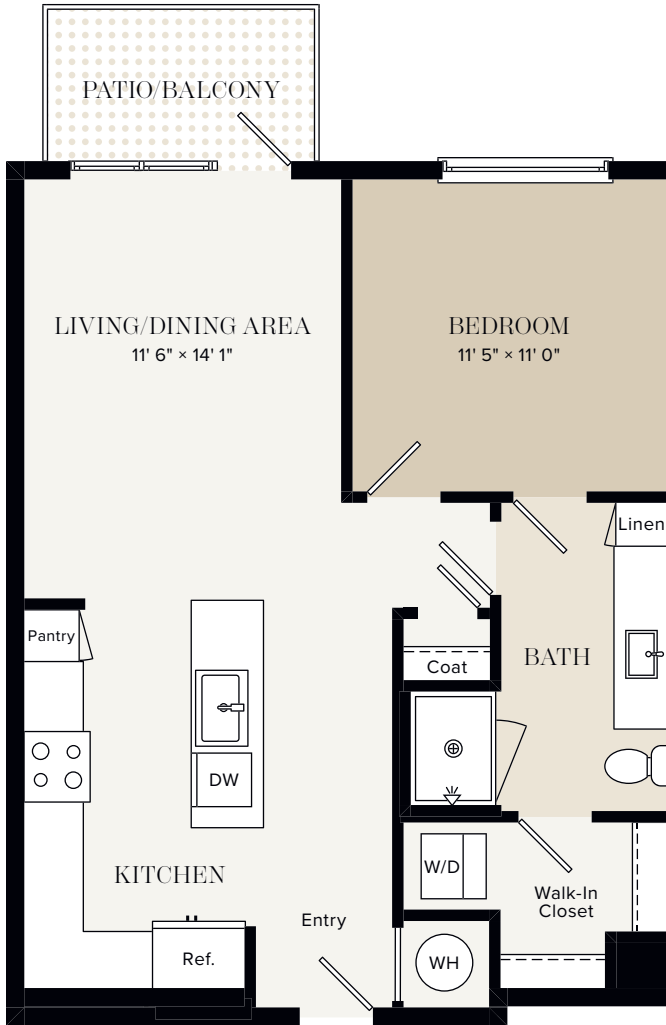

UNIT A1-1

soar into the high life

1 BEDROOM, 1 BATH
753 SQ FT
LEVELS X-X

813-252-1630

5450 Bay Center Drive, Tampa, FL 33609

NOVELBeachPark.com