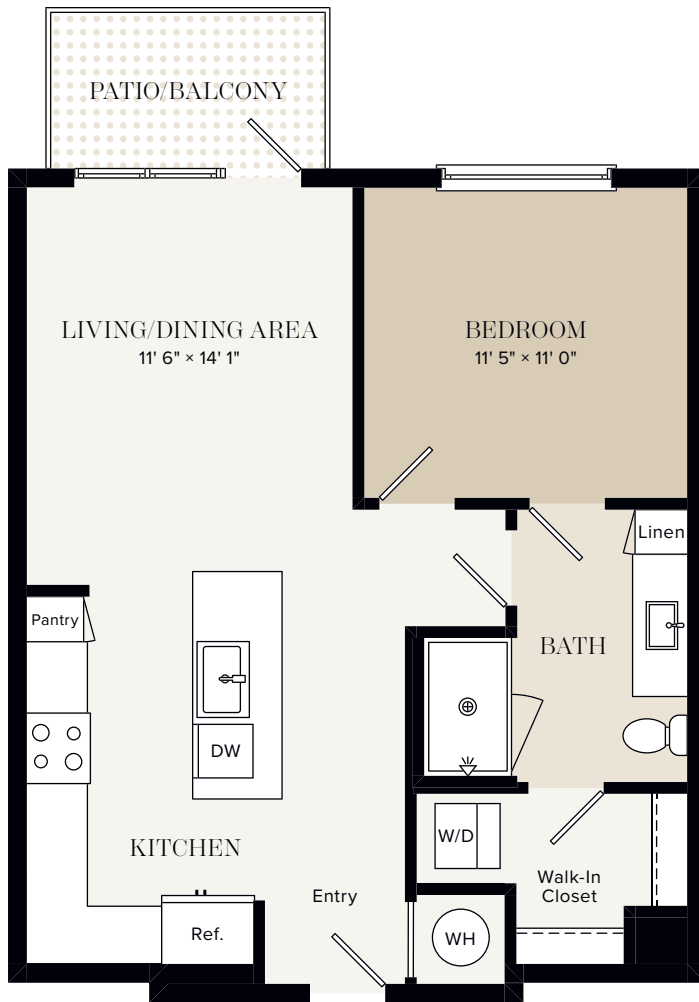

UNIT A1

soar into the high life

1 BEDROOM, 1 BATH
715 SQ FT
LEVELS X-X

813-252-1630

5450 Bay Center Drive, Tampa, FL 33609

NOVELBeachPark.com