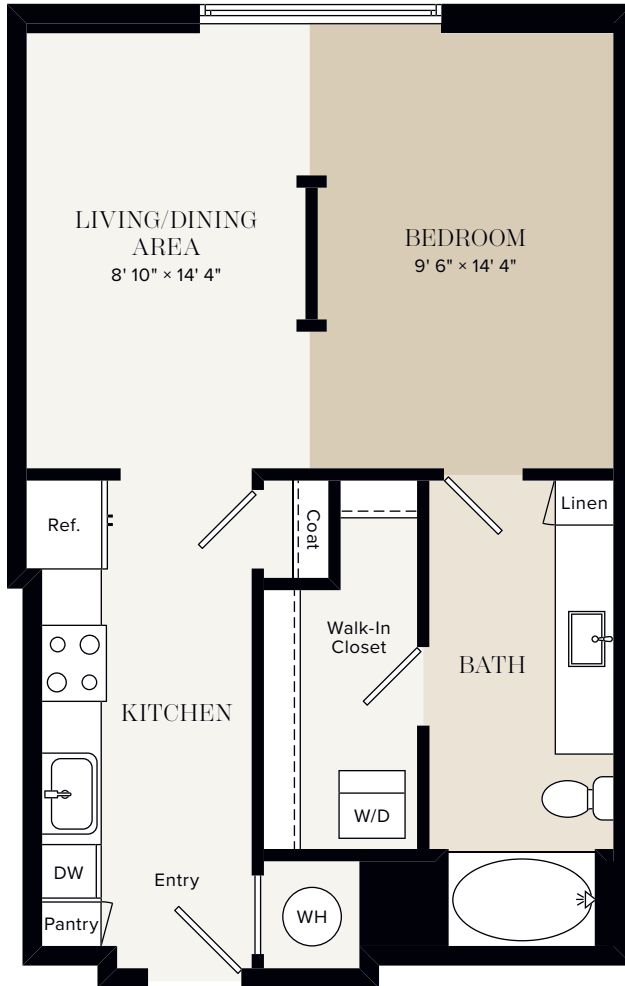

UNIT S2

soar into the high life

STUDIO, 1 BATH
643 SQ FT
LEVELS X-X

813-252-1630
5450 Bay Center Drive, Tampa, FL 33609
NOVELBeachPark.com