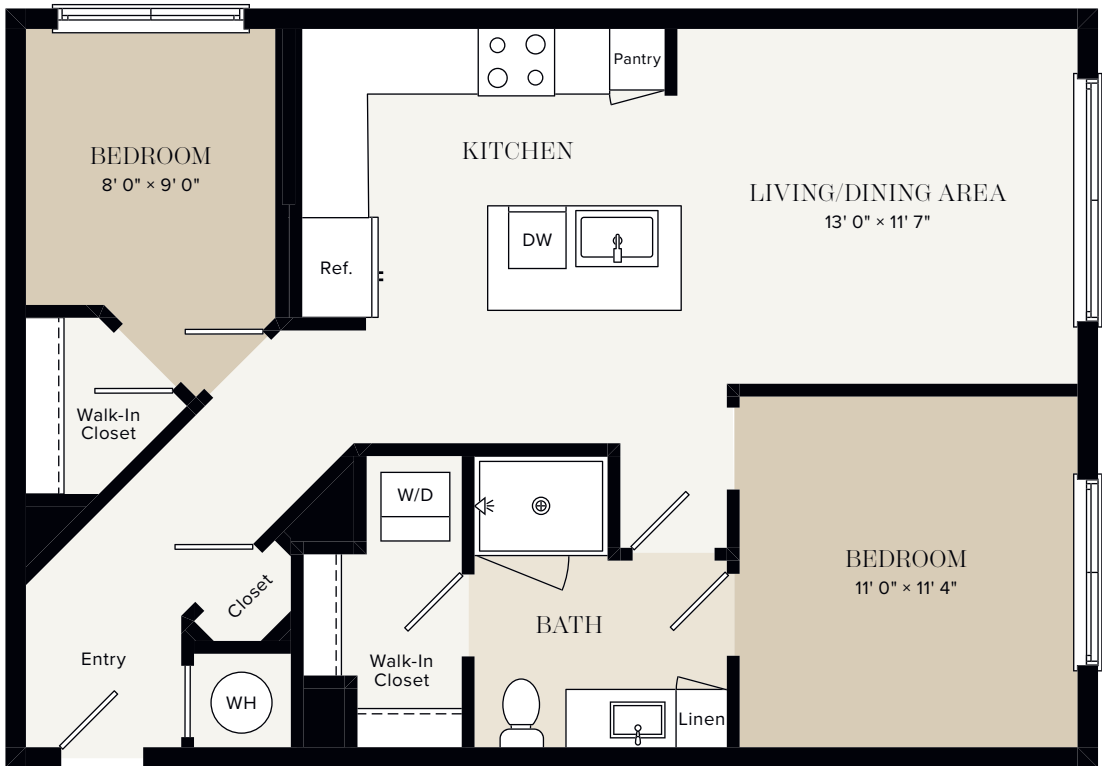

UNIT A4

soar into the high life

2 BEDROOMS, 1 BATH
893 SQ FT
LEVELS X-X

813-252-1630
5450 Bay Center Drive, Tampa, FL 33609
NOVELBeachPark.com