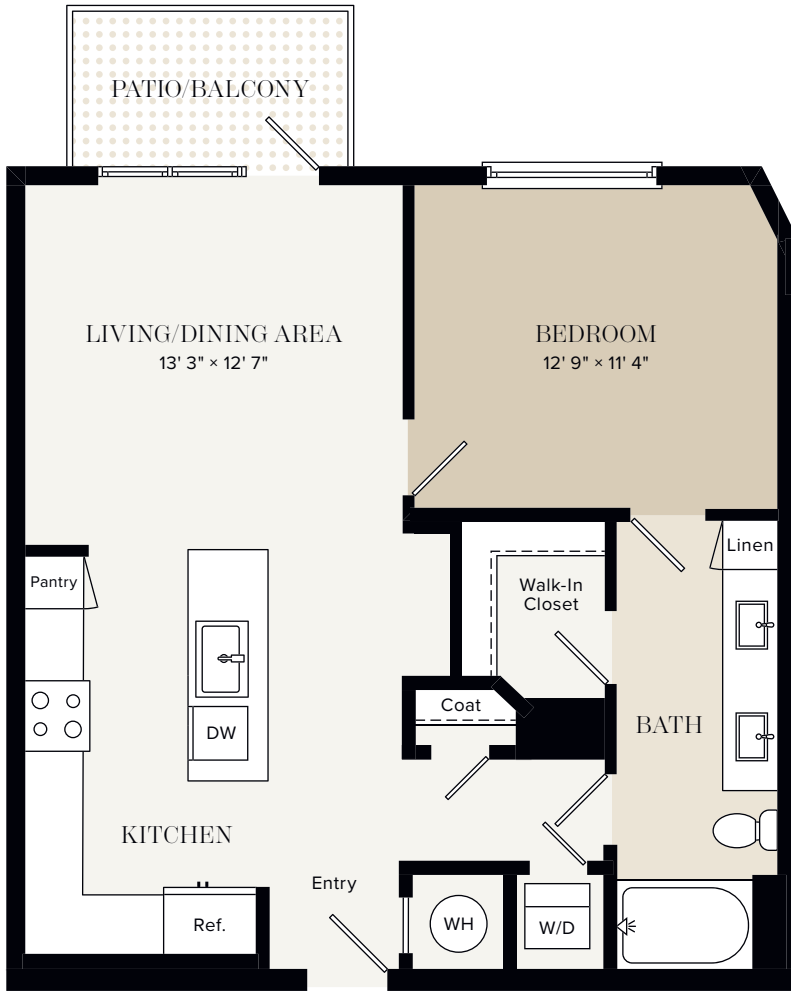

UNIT A3

soar into the high life

1 BEDROOM, 1 BATH
794 SQ FT
LEVELS X-X

813-252-1630

5450 Bay Center Drive, Tampa, FL 33609

NOVELBeachPark.com