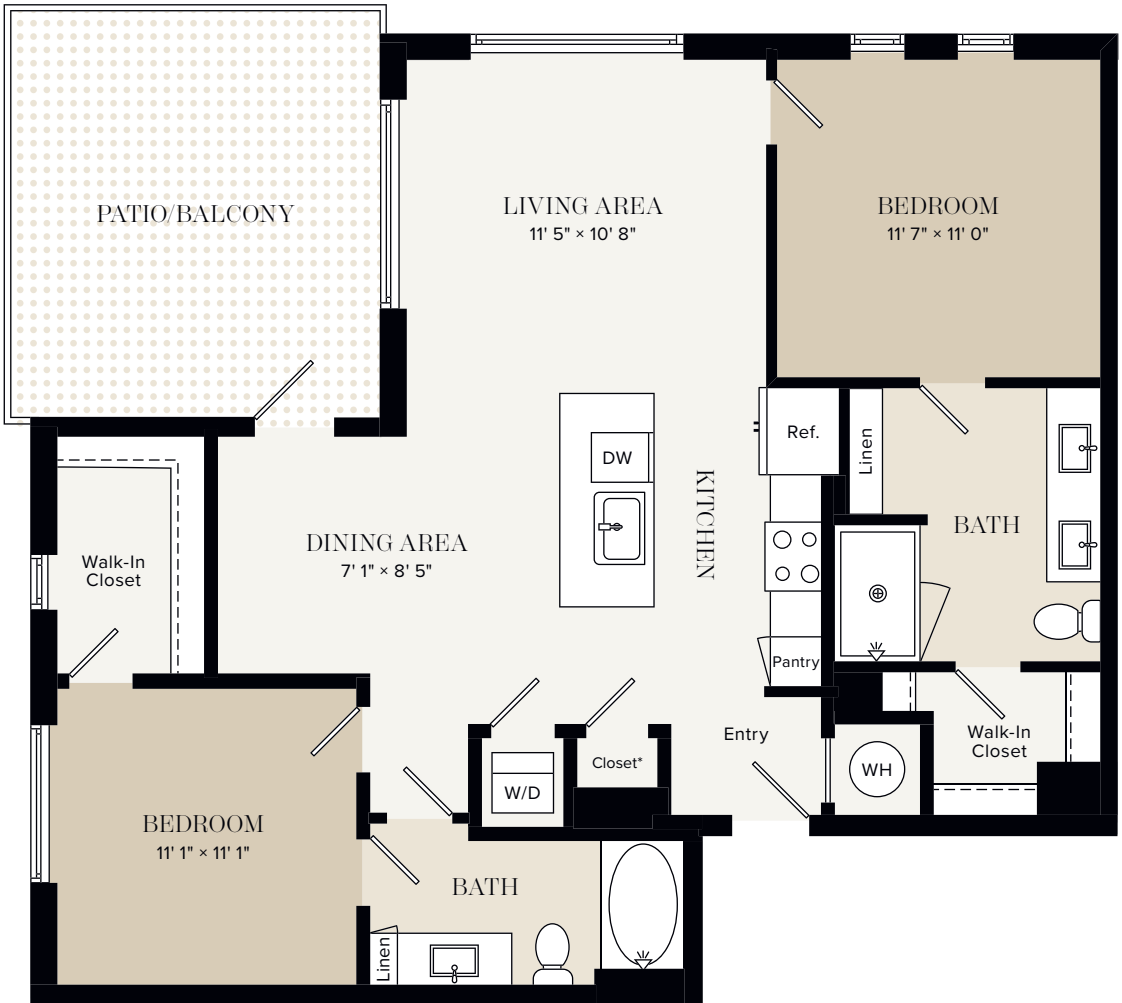

UNIT B3

*Counter with Open Shelves in Level 9 Apartment Homes

soar into the high life

2 BEDROOMS, 2 BATHS

1,170 SQ FT

LEVELS X-X

813-252-1630

5450 Bay Center Drive, Tampa, FL 33609