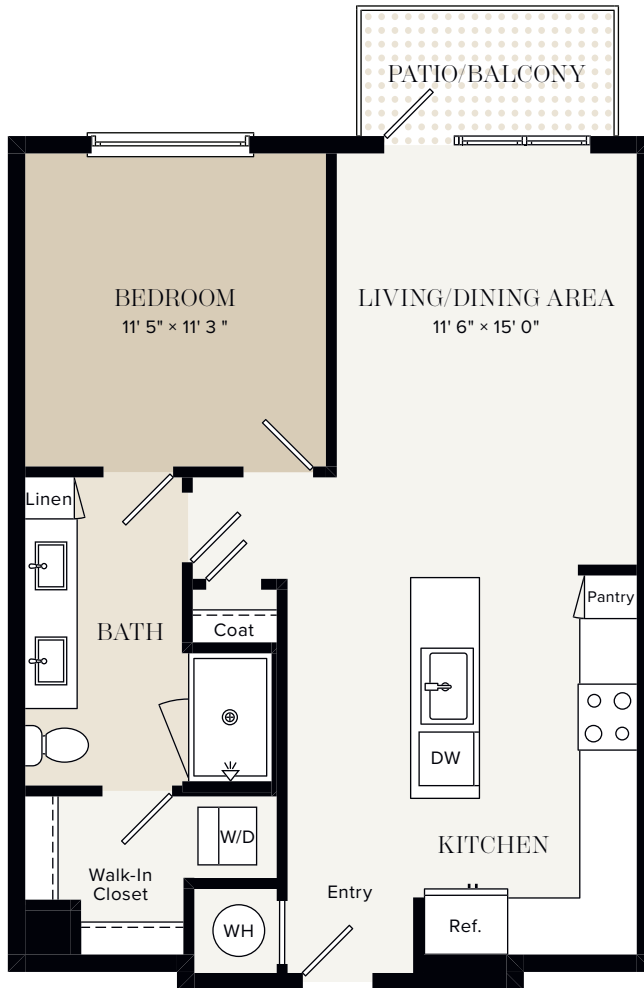

UNIT A2

soar into the high life

1 BEDROOM, 1 BATH
772 SQ FT
LEVELS X-X

813-252-1630
5450 Bay Center Drive, Tampa, FL 33609
NOVELBeachPark.com